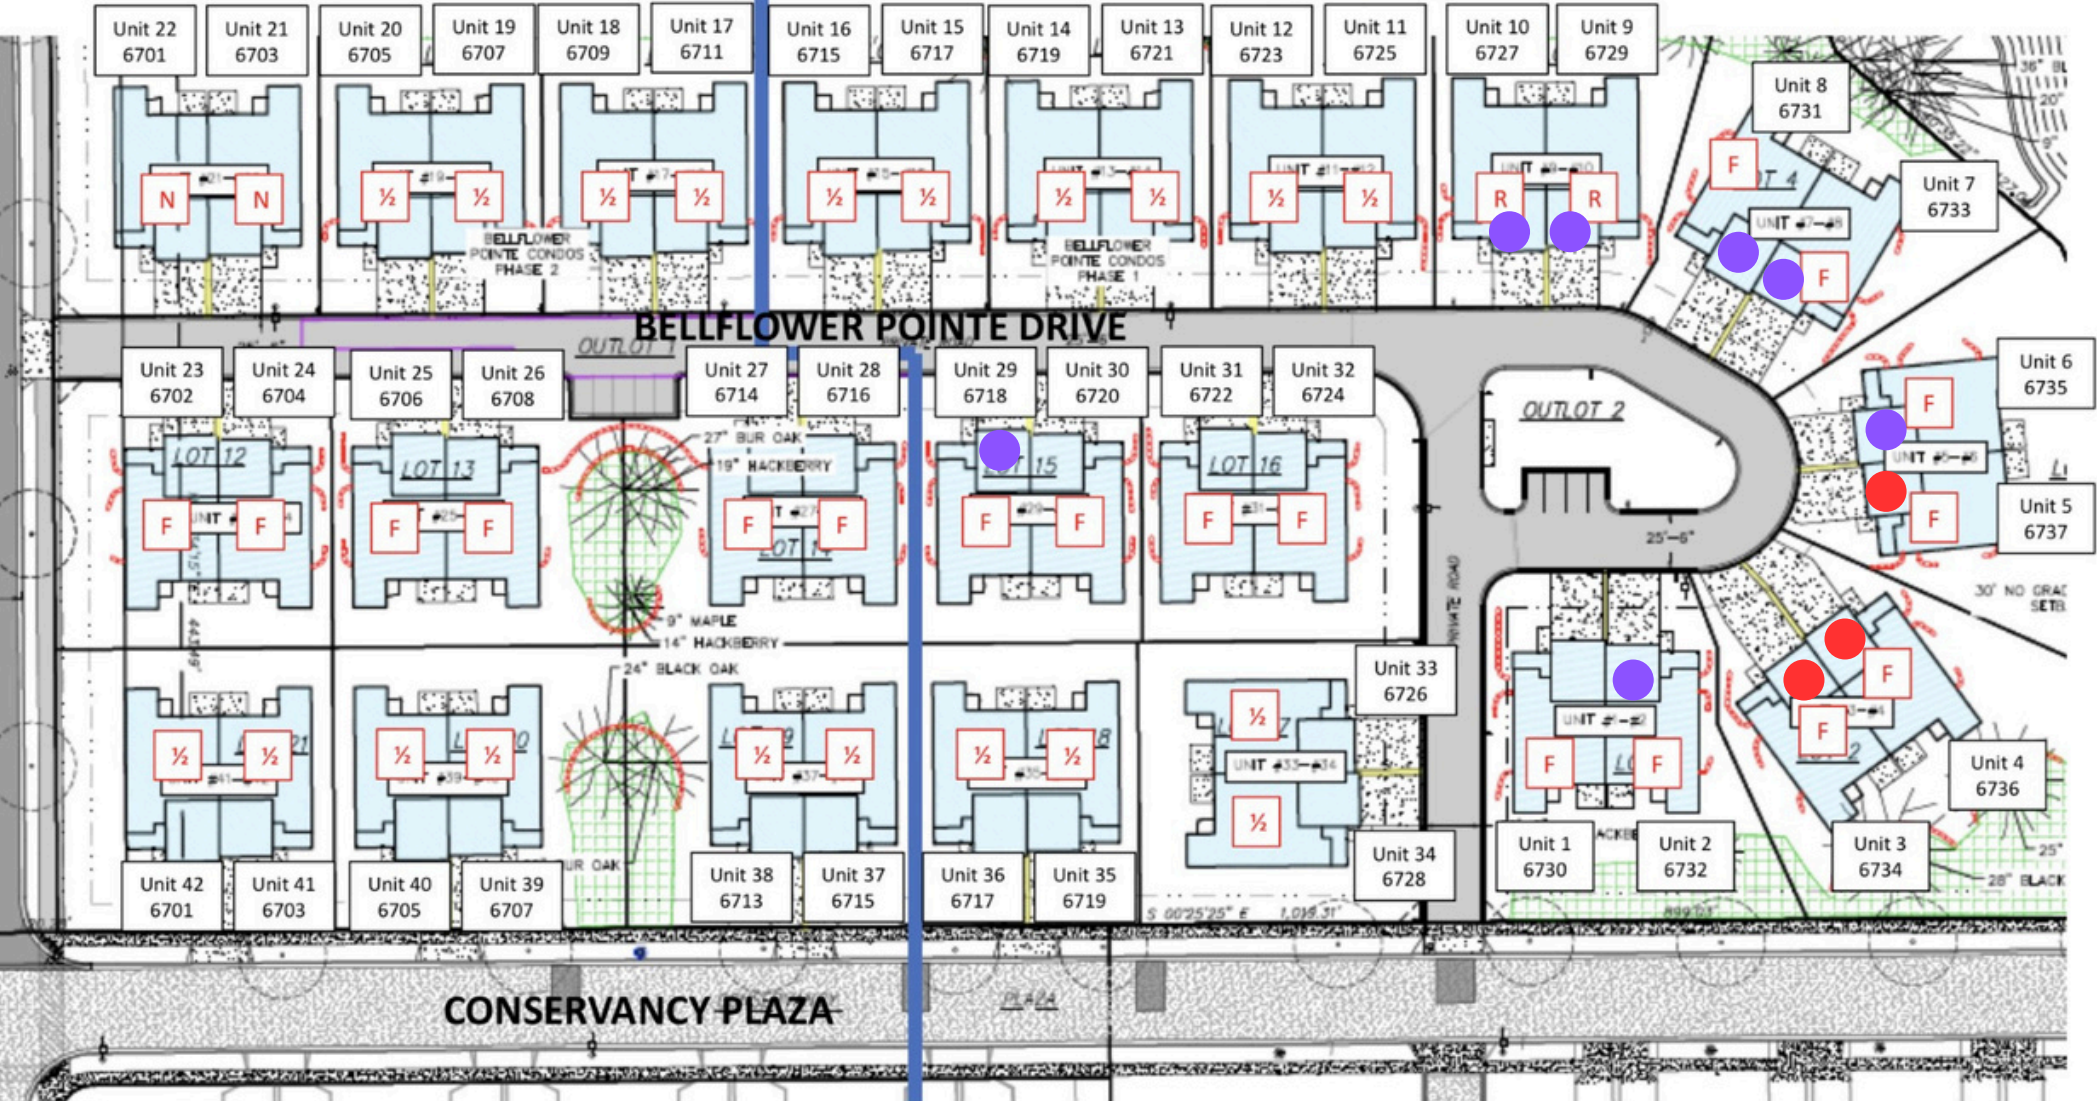

# PHASE 2

# PHASE 1

LEGEND: F = Full Exposure   1/2 = Half Exposure   R = Reverse Walkout   N = No Exposure

**Model located at:  
6730 Bellflower Pointe Dr**

For the most up to date availability & information, please go to: