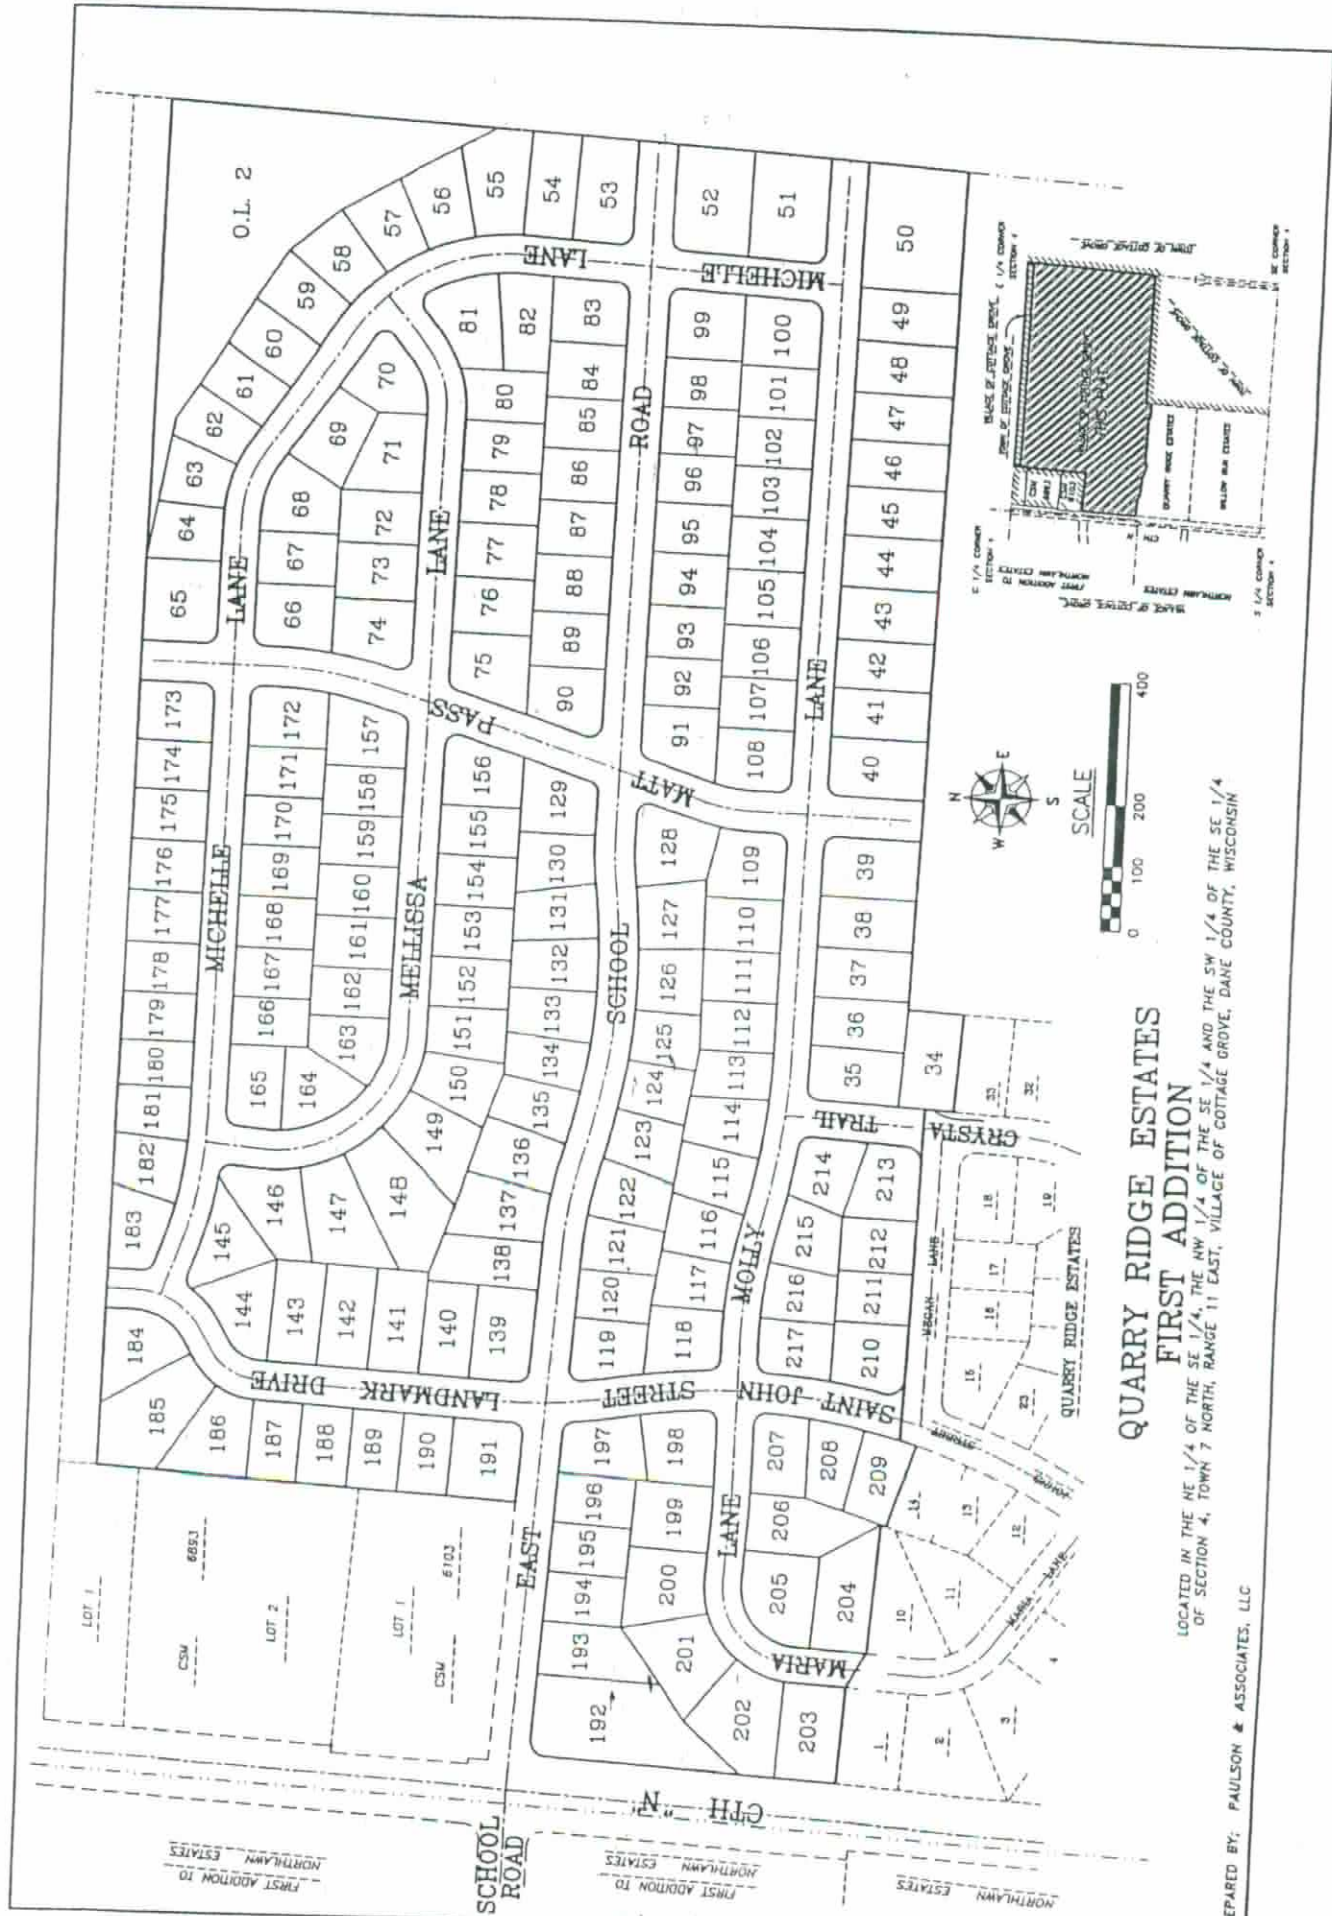

# QUARRY RIDGE ESTATES FIRST ADDITION

PREPARED BY: PAULSON & ASSOCIATES, LLC

### QUARRY RIDGE ESTATES FIRST ADDITION

LOCATED IN THE NE 1/4 OF THE SE 1/4, THE NW 1/4 OF THE SE 1/4 AND THE SW 1/4 OF THE SE 1/4 OF SECTION 4, TOWN 7 NORTH, RANGE 11 EAST, VILLAGE OF COTTAGE GROVE, DANE COUNTY, WISCONSIN.